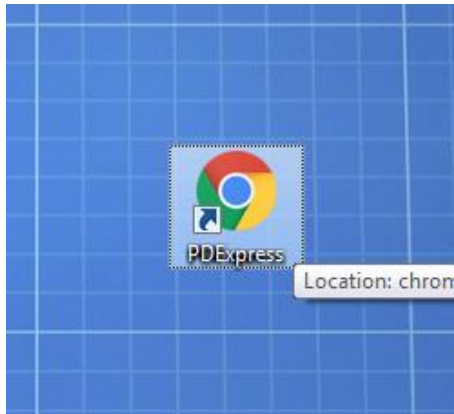

## How to Log In to PDExpress

Double click on the PDExpress icon

First initial and last name – password is whatever you log into your computer every day – click on Log In