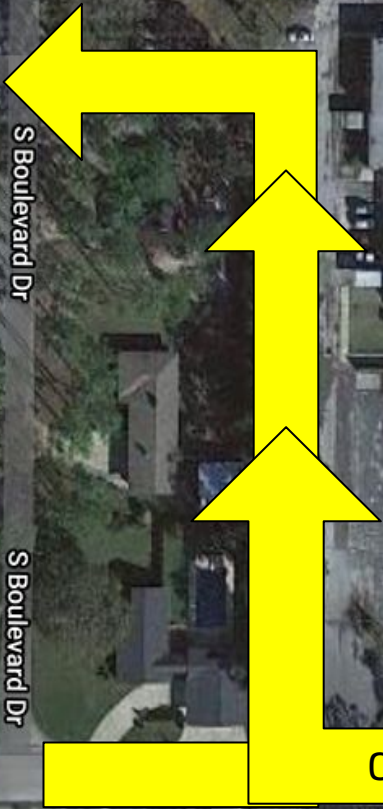

**6TH GRADE
CAR DROP OFF
7:00-7:30**

6th Grade

Bainbridge Middle School

CARS ENTER FROM COLLEGE ST ON THE WEST SIDE OF THE BUILDING

S Boulevard Dr

S Wheat Ave

College St